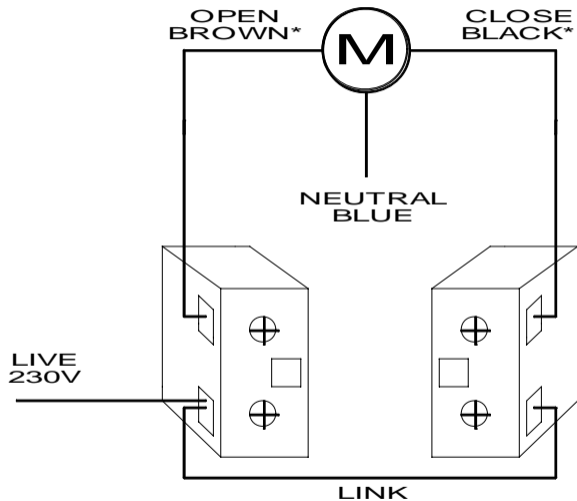

GEBA KEYSWITCH

* Swap brown and black wires if motor direction does not correspond to open and close on keyswitch