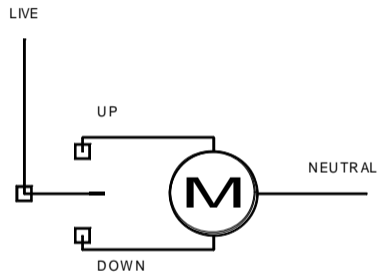

GEBA KEYSWITCH

* Swap brown and black wires if motor direction does not correspond to open and close on keyswitch